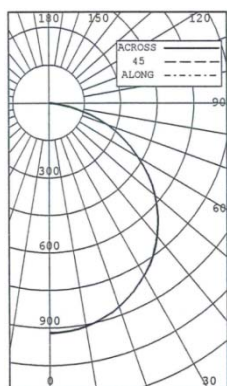

Luminous Flux	2368 lm (Neutral White)
Color(s)	Soft White Neutral White
Corrected Color Temperature	3000K (Soft White) 4400K (Neutral White)
Wattage	42W
Operating Current	2.5A
Operating Voltage	24VDC
Line Voltage	100-240VAC, 277 optional
Dimmability	Dimming optional
Length	2ft
Width	2ft
Height	3.75in
Weight	9lbs
Mounting Type	Recessed mount
Base Type	Troffer enclosure
Lens Type	Opal prismatic is standard Other options available
Exterior Material	Steel
Exterior Color	White
Exterior Finish	Powder-coated
Environmental Ratings	Indoor use only
Certifications	RoHS, UL Listed
Rated Lifetime	50,000 hours
Warranty	3 years

Neutral White

ZONAL LUMENS AND PERCENTAGES			
Zone	Lumens	% Lamp	% Luminaire
0-30	772	32.64	32.64
0-40	1252	52.89	52.89
0-60	2031	85.77	85.77
0-90	2368	100.00	100.00
40-90	1115	47.11	47.11
60-90	336	14.23	14.23
90-180	0	0.00	0.00
0-180	2368	100.00	100.00

General LED

4051 Broad Street, #110
San Luis Obispo, CA 93401
805.543.1000

www.GeneralLED.com

www.GenLEDLighting.com

GenLED Lighting

4051 Broad Street, #110
San Luis Obispo, CA 93401
805.543.1000