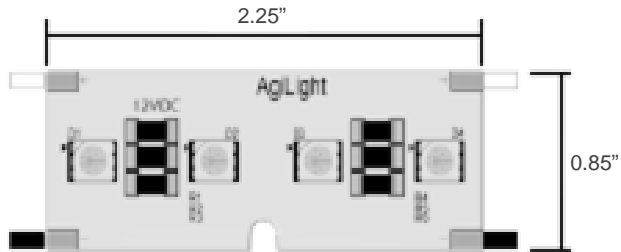

<b>Luminous Flux</b>	99 lm per foot (Sign White)
<b>Beam Angle</b>	120°
<b>Color(s)</b>	Soft White Neutral White Sign White
<b>Corrected Color Temperature</b>	3000K (Soft White) 4400K (Neutral White) 7200K (Sign White)
<b>Color Rendering Index CRI</b>	75
<b>Wattage</b>	2.5W per foot
<b>Operating Current</b>	.216mA per foot
<b>Operating Voltage</b>	12VDC
<b>Length</b>	2, 4 or 8 feet
<b>Width</b>	.1.45 inches
<b>Height</b>	.85 inch
<b>Mounting Type</b>	Enclosure – mechanical mounting
<b>Operating Temperature</b>	-40 to +85C
<b>Environmental Ratings</b>	UL recognized for wet, dry or damp locations
<b>Certifications</b>	UL, CE, RoHS
<b>Rated Lifetime</b>	50,000 hours
<b>Warranty</b>	3 years