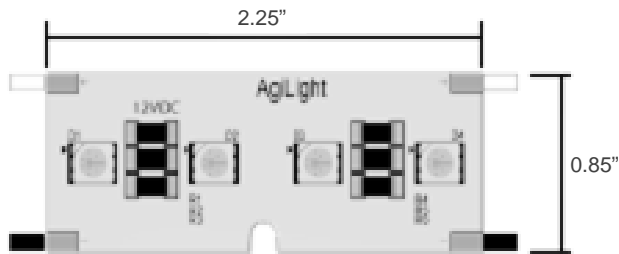

Category	Indoor Lighting
Sub Category	Linear
Item Category	Cove
Product Identification	ThinRayz Xtra
Description	ThinRayz Linear Lighting Series for cove lighting
Availability Date	Available

Luminous Flux	104 lm per foot (Sign White)
Beam Angle	120°
Color(s)	Soft White Neutral White Sign White
Corrected Color Temperature	3000K (Soft White) 4400K (Neutral White) 7200K (Sign White)
Color Rendering Index CRI	75
Wattage	2.5W per foot
Operating Current	.216mA per foot
Operating Voltage	12VDC
Length	2.25 inch
Width	.85 inch
Height	.19 inch
Mounting Type	High strength VHB tape -3M
Operating Temperature	-40 to +85C
Environmental Ratings	UL recognized for wet, dry or damp locations
Certifications	UL, CE, RoHS
Rated Lifetime	50,000 hours
Warranty	3 years