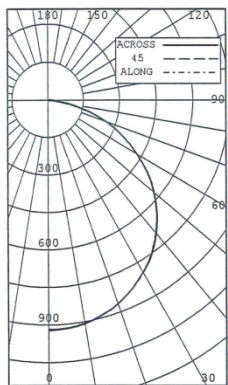

Luminous Flux	354 lm (Warm white) 450 lm (True white)
Beam Angle	25 °
Color(s)	Warm White True White
Corrected Color Temperature	3000K (Warm White) 5500K (True White)
Color Rendering Index CRI	70
Wattage	12W
Operating Voltage	24VDC
Line Voltage	90-230VAC
Dimmability	Non-dimmable
Width	4.75 inches (diameter)
Height	4 inches
Base Type	E26
Lens Type	Polycarbonate diffuser
Exterior Material	Metal
Exterior Color	Chrome
Operating Temperature	-40 to +60 C
Storage Temperature	-40 to +80 C
Certifications	RoHS, CE, ETL Listed
Rated Lifetime	50,000 hours
Warranty	3 years

Soft White

ZONAL LUMENS AND PERCENTAGES			
Zone	Lumens	% Lamp	% Luminaire
0-30	340	96.03	96.03
0-40	347	97.89	97.89
0-60	353	99.51	99.51
0-90	354	100.00	100.00
40-90	7	2.11	2.11
60-90	1	0.49	0.49
90-180	0	0.00	0.00
0-180	354	100.00	100.00

General LED

4051 Broad Street, #110
San Luis Obispo, CA 93401
805.543.1000

www.GeneralLED.com

www.GenLEDLighting.com

GenLED Lighting

4051 Broad Street, #110
San Luis Obispo, CA 93401
805.543.1000