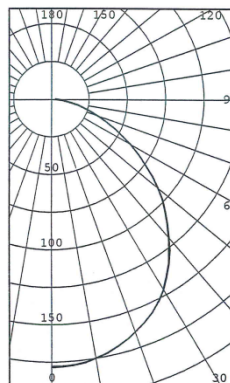

Soft White

ZONAL LUMENS AND PERCENTAGES			
Zone	Lumens	% Lamp	% Luminaire
0-30	136	30.57	30.57
0-40	220	49.18	49.19
0-60	368	82.40	82.41
0-90	447	100.00	100.00
40-90	227	50.81	50.81
60-90	78	17.59	17.59
90-180	0	0.00	0.00
0-180	447	100.00	100.00

General LED

4051 Broad Street, #110
San Luis Obispo, CA 93401
805.543.1000

www.GeneralLED.com

www.GenLEDLighting.com

GenLED Lighting

4051 Broad Street, #110
San Luis Obispo, CA 93401
805.543.1000