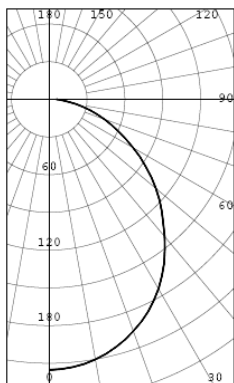

Luminous Flux	447 lm (Soft white) 553 lm (True white)
Beam Angle	120 °
Color(s)	Soft White True White
Corrected Color Temperature	3000K (Soft White) 5500K (True White)
Color Rendering Index CRI	70
Wattage	12W
Operating Voltage	24VDC
Line Voltage	90-230VAC
Dimmability	Non-dimmable
Width	4.75 inches (diameter)
Height	4 inches
Base Type	E26
Lens Type	Polycarbonate diffuser
Exterior Material	Metal
Exterior Color	Chrome
Operating Temperature	-40 to +60 C
Storage Temperature	-40 to +80 C
Certifications	RoHS, CE, ETL Listed
Rated Lifetime	50,000 hours
Warranty	3 years

True White

ZONAL LUMENS AND PERCENTAGES			
Zone	Lumens	% Lamp	% Luminaire
0-30	163	29.55	29.55
0-40	262	47.43	47.43
0-60	443	80.11	80.11
0-90	553	100.00	100.00
40-90	290	52.57	52.57
60-90	110	19.89	19.89
90-180	0	0.00	0.00
0-180	553	100.00	100.00