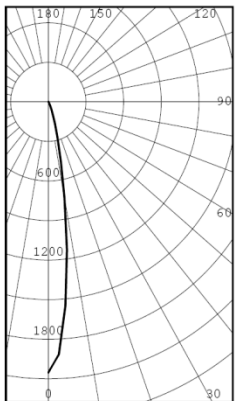

Luminous Flux	247 lm (Soft white) 350 lm (True white)
Beam Angle	25 °
Color(s)	Soft White True White
Corrected Color Temperature	3000K (Soft White) 5500K (True White)
Color Rendering Index CRI	75
Wattage	10W
Operating Voltage	24VDC
Line Voltage	90-230VAC
Dimmability	Non-dimmable
Width	3.75 inches (diameter)
Height	5.7 inches
Weight	13.05 ounces
Base Type	E26
Lens Type	Polycarbonate diffuser
Exterior Material	Metal
Exterior Color	Chrome
Operating Temperature	-40 to +60 C
Storage Temperature	-40 to +80 C
Certifications	RoHS, CE, ETL Listed
Warranty	3 years

Soft White

ZONAL LUMENS AND PERCENTAGES			
Zone	Lumens	% Lamp	% Luminaire
0-30	228	92.72	92.72
0-40	235	95.66	95.66
0-60	242	98.42	98.42
0-90	246	100.00	100.00
40-90	10	4.34	4.34
60-90	3	1.58	1.58
90-180	0	0.00	0.00
0-180	246	100.00	100.00

General LED

4051 Broad Street, #110
San Luis Obispo, CA 93401
805.543.1000

www.GeneralLED.com

www.GenLEDLighting.com

GenLED Lighting

4051 Broad Street, #110
San Luis Obispo, CA 93401
805.543.1000