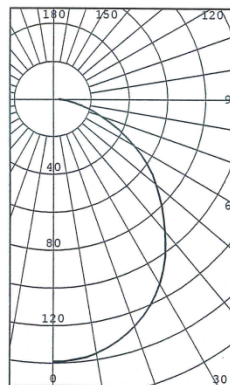

Soft White

ZONAL LUMENS AND PERCENTAGES			
Zone	Lumens	% Lamp	% Luminaire
0-30	107	29.45	29.45
0-40	172	47.17	47.17
0-60	291	79.71	79.71
0-90	365	100.00	100.00
40-90	193	52.83	52.83
60-90	74	20.29	20.29
90-180	0	0.00	0.00
0-180	365	100.00	100.00

General LED

4051 Broad Street, #110
San Luis Obispo, CA 93401
805.543.1000

www.GeneralLED.com

www.GenLEDLighting.com

GenLED Lighting

4051 Broad Street, #110
San Luis Obispo, CA 93401
805.543.1000