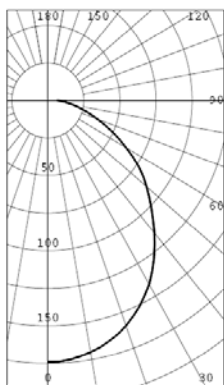

Luminous Flux	350 lm (Soft white) 450 lm (True white)
Beam Angle	120 °
Color(s)	Soft White True White
Corrected Color Temperature	3000K (Soft White) 5500K (True White)
Color Rendering Index CRI	75
Wattage	10W
Operating Voltage	24VDC
Line Voltage	90-230VAC
Dimmability	Non-dimmable
Width	3.75 inches (diameter)
Height	5.7 inches
Weight	13.05 ounces
Base Type	E26
Lens Type	Polycarbonate diffuser
Exterior Material	Metal
Exterior Color	Chrome
Operating Temperature	-40 to +60 C
Storage Temperature	-40 to +80 C
Certifications	RoHS, CE, ETL Listed
Warranty	3 years

True White

ZONAL LUMENS AND PERCENTAGES			
Zone	Lumens	% Lamp	% Luminaire
0-30	132	29.46	29.46
0-40	212	47.25	47.25
0-60	359	79.89	79.89
0-90	449	100.00	100.00
40-90	237	52.75	52.75
60-90	90	20.11	20.11
90-180	0	0.00	0.00
0-180	449	100.00	100.00