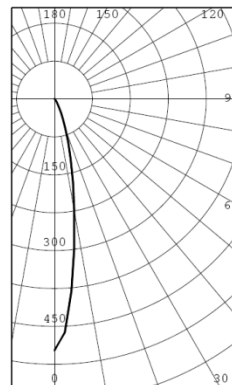

MR16, Soft White

ZONAL LUMENS AND PERCENTAGES			
Zone	Lumens	% Lamp	% Luminaire
0-30	80	89.28	89.28
0-40	85	94.82	94.82
0-60	88	97.98	97.98
0-90	90	100.00	100.00
40-90	4	5.18	5.18
60-90	1	2.02	2.02
90-180	0	0.00	0.00
0-180	90	100.00	100.00

General LED

4051 Broad Street, #110
San Luis Obispo, CA 93401
805.543.1000

www.GeneralLED.com

www.GenLEDLighting.com

GenLED Lighting

4051 Broad Street, #110
San Luis Obispo, CA 93401
805.543.1000