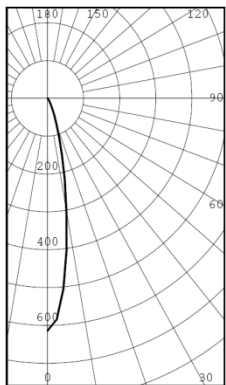

Luminous Flux	90 lm (Soft White) 113 lm (True White)
Beam Angle	40°
Color(s)	Soft White True White
Corrected Color Temperature	3000K (Soft White) 5500K (True White)
Color Rendering Index CRI	75
Wattage	3.5W
Operating Current	350mA max
Line Voltage	12-18VAC, 12-24VDC
Dimmability	Non-dimmable
Base Type	GU 5.3
Lens Type	Polycarbonate
Exterior Material	Metal finned housing/heatsink
Exterior Color	Metal
Operating Temperature	-20 to +50 C
Storage Temperature	-40 to +60 C
Environmental Ratings	Indoor use only
Certifications	RoHS, CE, ETL Listed
Rated Lifetime	25,000 hours
Warranty	3 years

MR16, True White

ZONAL LUMENS AND PERCENTAGES			
Zone	Lumens	% Lamp	% Luminaire
0-30	101	90.06	90.06
0-40	107	95.16	95.16
0-60	111	98.18	98.18
0-90	113	100.00	100.00
40-90	5	4.84	4.84
60-90	2	1.82	1.82
90-180	0	0.00	0.00
0-180	113	100.00	100.00