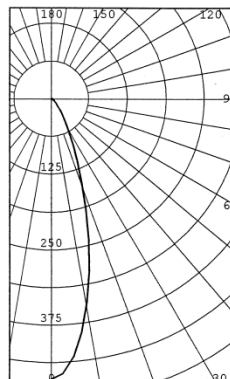

Soft White

ZONAL LUMENS AND PERCENTAGES			
Zone	Lumens	% Lamp	% Luminaire
0-30	144	75.97	75.97
0-40	165	86.79	86.79
0-60	181	95.44	95.44
0-90	190	100.00	100.00
40-90	25	13.22	13.22
60-90	8	4.56	4.56
90-180	0	0.00	0.00
0-180	190	100.00	100.00

General LED

4051 Broad Street, #110
San Luis Obispo, CA 93401
805.543.1000

www.GeneralLED.com

www.GenLEDLighting.com

GenLED Lighting

4051 Broad Street, #110
San Luis Obispo, CA 93401
805.543.1000