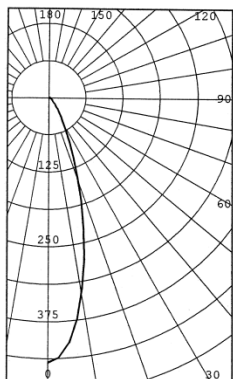

Luminous Flux	190 lm (Soft White) 179 lm (True White)
Beam Angle	40°
Color(s)	Soft White True White
Corrected Color Temperature	3000K (Soft White) 5500K (True White)
Color Rendering Index CRI	75
Wattage	5W
Operating Current	350mA max
Line Voltage	12-18VAC, 12-24VDC
Dimmability	Non-dimmable
Base Type	GU 5.3
Lens Type	Polycarbonate diffuser
Exterior Material	Metal finned housing/heatsink
Exterior Color	Chrome
Operating Temperature	-20 to +50 C
Storage Temperature	-40 to +60 C
Environmental Ratings	Indoor use only
Certifications	RoHS, CE
Rated Lifetime	35,000 hours
Warranty	3 years

True White

ZONAL LUMENS AND PERCENTAGES			
Zone	Lumens	% Lamp	% Luminaire
0-30	137	76.59	76.59
0-40	156	87.37	87.37
0-60	171	95.84	95.84
0-90	179	100.00	100.00
40-90	22	12.63	12.63
60-90	7	4.16	4.16
90-180	0	0.00	0.00
0-180	179	100.00	100.00