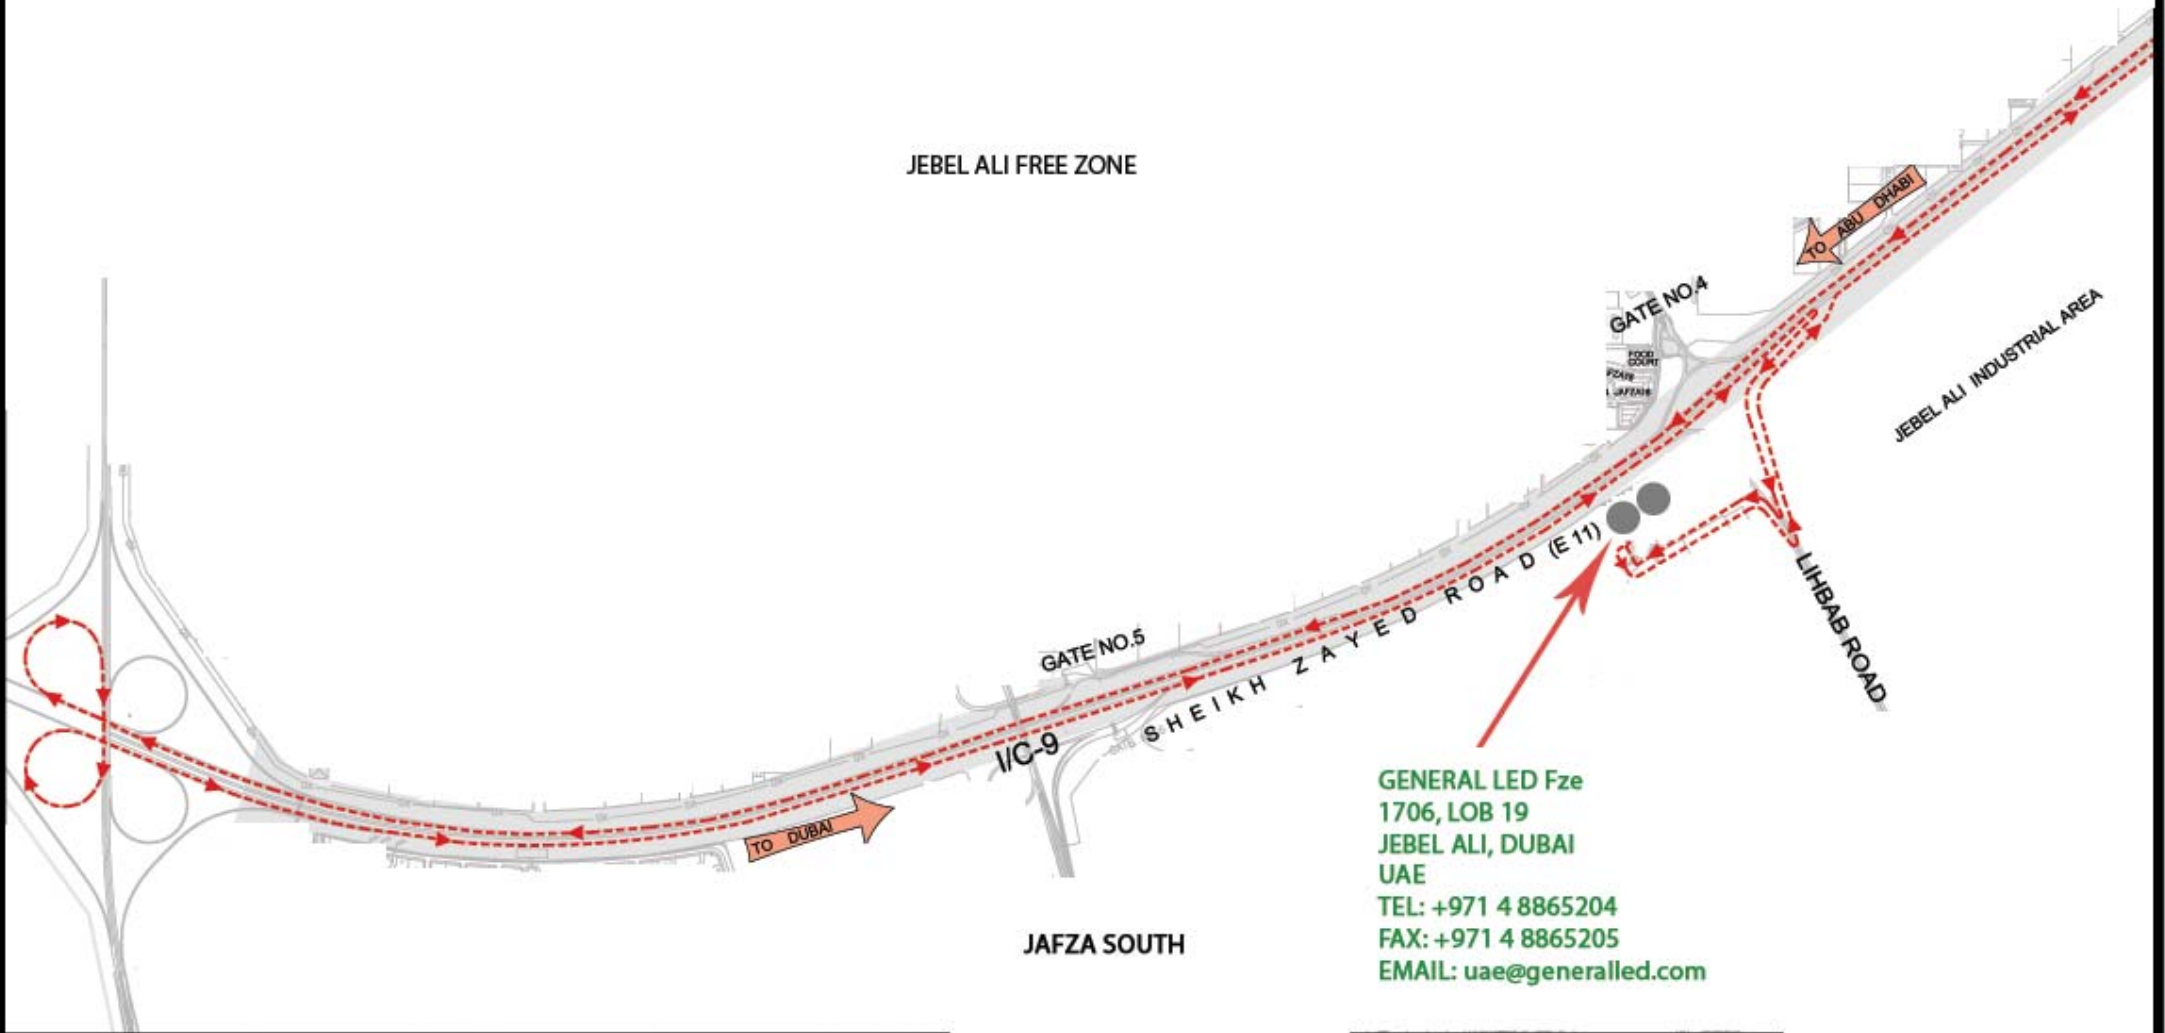

LOCATION MAP TO GENERAL LED Fze OFFICE

JEBEL ALI FREE ZONE

JEBEL ALI INDUSTRIAL AREA

GATE NO.4

GATE NO.5

I/C-9

SHEIKH ZAYED ROAD (E11)

LIHBAB ROAD

TO DUBAI

TO ABU DHABI

JAFZA SOUTH

GENERAL LED Fze
1706, LOB 19
JEBEL ALI, DUBAI
UAE
TEL: +971 4 8865204
FAX: +971 4 8865205
EMAIL: uae@generalled.com